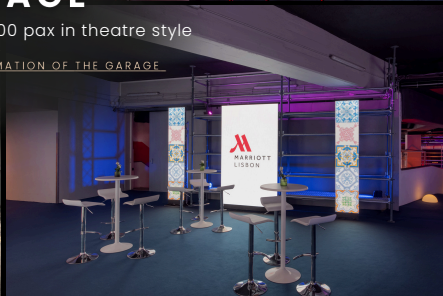

FLOOR PLAN

G1 level

L Level

THE GARAGE

Flexible setup up to 700 pax in theatre style

[WATCH THE TRANSFORMATION OF THE GARAGE](#)

CATERING

Citrus Restaurant