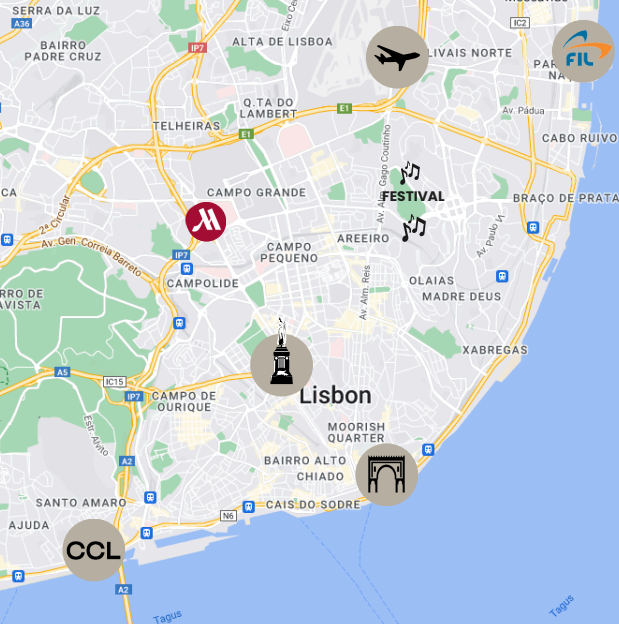

Lisbon Marriott Hotel

Avenida dos Combatentes 45, Lisbon, Portugal

5 min
3.5 km / 2.8 Miles

Humberto Delgado Airport

from 5.20€

10 min
5 km / 4 Miles

Historical City Center

from 6.10€

10 min
6 km / 4 Miles

Praça Marquês de Pombal

from 4.60€

14 min
7 km / 4.5 Miles

Congress Center

from 6.50€

18 min
10 km / 8 Miles

FIL - International Fair of Lisbon

from 7.80€