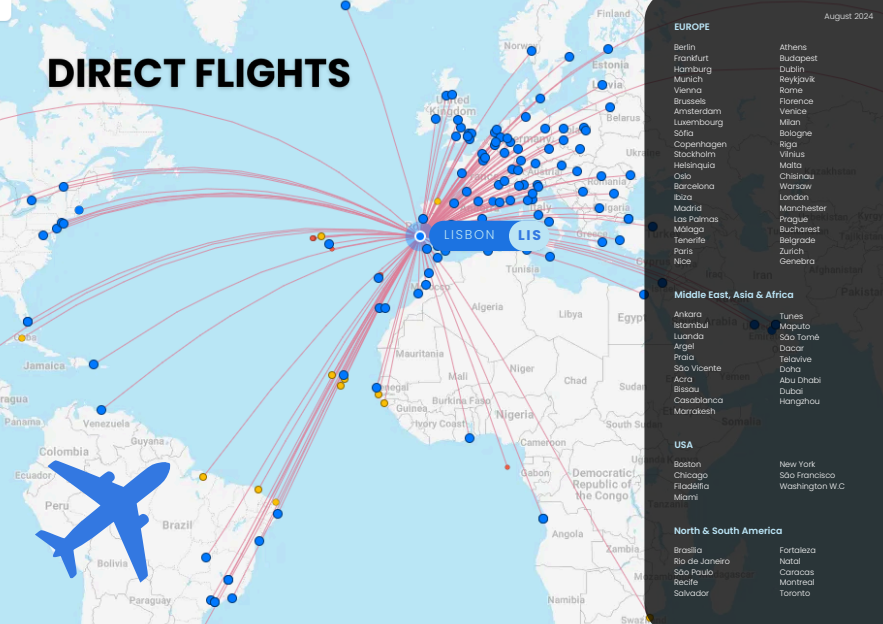

Marriott

THE TIMELESS OASIS

LISBON MARRIOTT HOTEL

[CHECK US OUT](#)

MARRIOTT
LISBON

DIRECT FLIGHTS

**DISCOVER
LISBON**

577 ROOMS

Avenida dos Combatentes 45, Lisbon, Portugal

5 min
3.5 km / 2.8 Miles

Humberto Delgado Airport

from 5.20€

10 min
5 km / 4 Miles

Historical City Center

from 6.10€

10 min
6 km / 4 Miles

Praça Marquês de Pombal

from 4.60€

14 min
7 km / 4.5 Miles

Congress Center

from 6.50€

18 min
10 km / 8 Miles

FIL - International Fair of Lisbon

from 7.80€

LOCAL AREA

4 min
300 m / 0.18 Miles

Xico Rolo Restaurant

5 min
1.7 km / 1.04 Miles

Calouste Gulbenkian museum

from 3.90€

7 min
2.2 km / 1.3 Miles

Benfica - Stadium