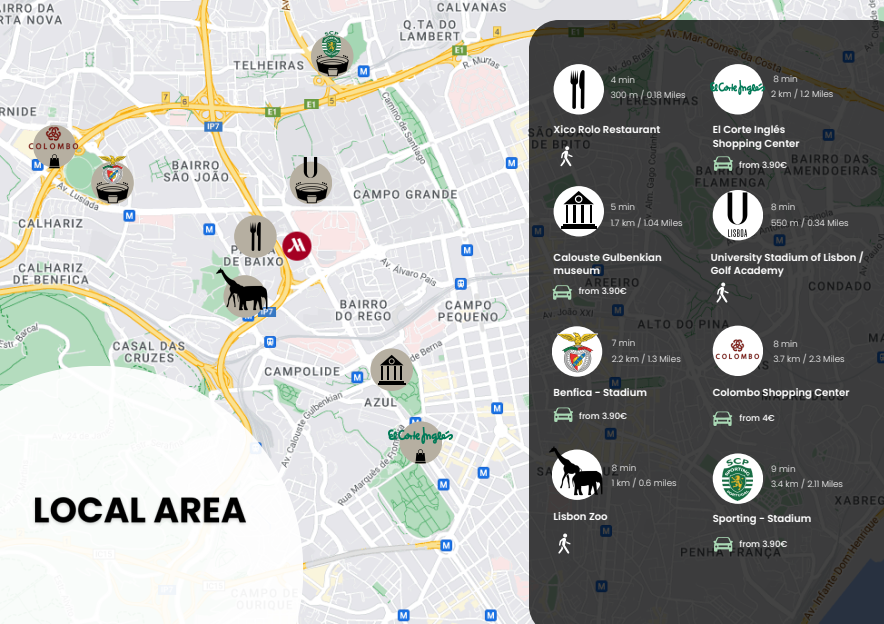

Avenida dos Combatentes 45, Lisbon, Portugal

5 min
3.5 km / 2.8 Miles

Humberto Delgado Airport

from 5.20€

10 min
5 km / 4 Miles

Historical City Center

from 6.10€

10 min
6 km / 4 Miles

Praça Marquês de Pombal

from 4.60€

14 min
7 km / 4.5 Miles

Congress Center

from 6.50€

18 min
10 km / 8 Miles

FIL - International Fair of Lisbon

from 7.80€

LOCAL AREA

4 min
300 m / 0.18 Miles

Xico Rolo Restaurant

5 min
1.7 km / 1.04 Miles

Calouste Gulbenkian museum

from 3.90€

7 min
2.2 km / 1.3 Miles

Benfica - Stadium

from 3.90€

8 min
1 km / 0.6 miles

Lisbon Zoo

8 min
2 km / 1.2 Miles

El Corte Inglés Shopping Center

from 3.90€

8 min
550 m / 0.34 Miles

University Stadium of Lisbon / Golf Academy