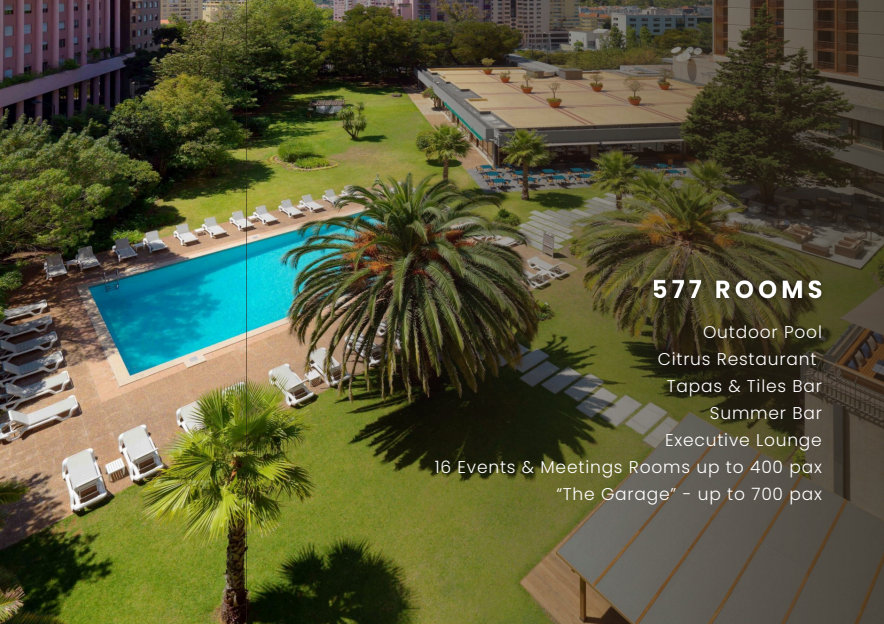

577 ROOMS

Outdoor Pool

Citrus Restaurant

Tapas & Tiles Bar

Summer Bar

Executive Lounge

16 Events & Meetings Rooms up to 400 pax

"The Garage" - up to 700 pax